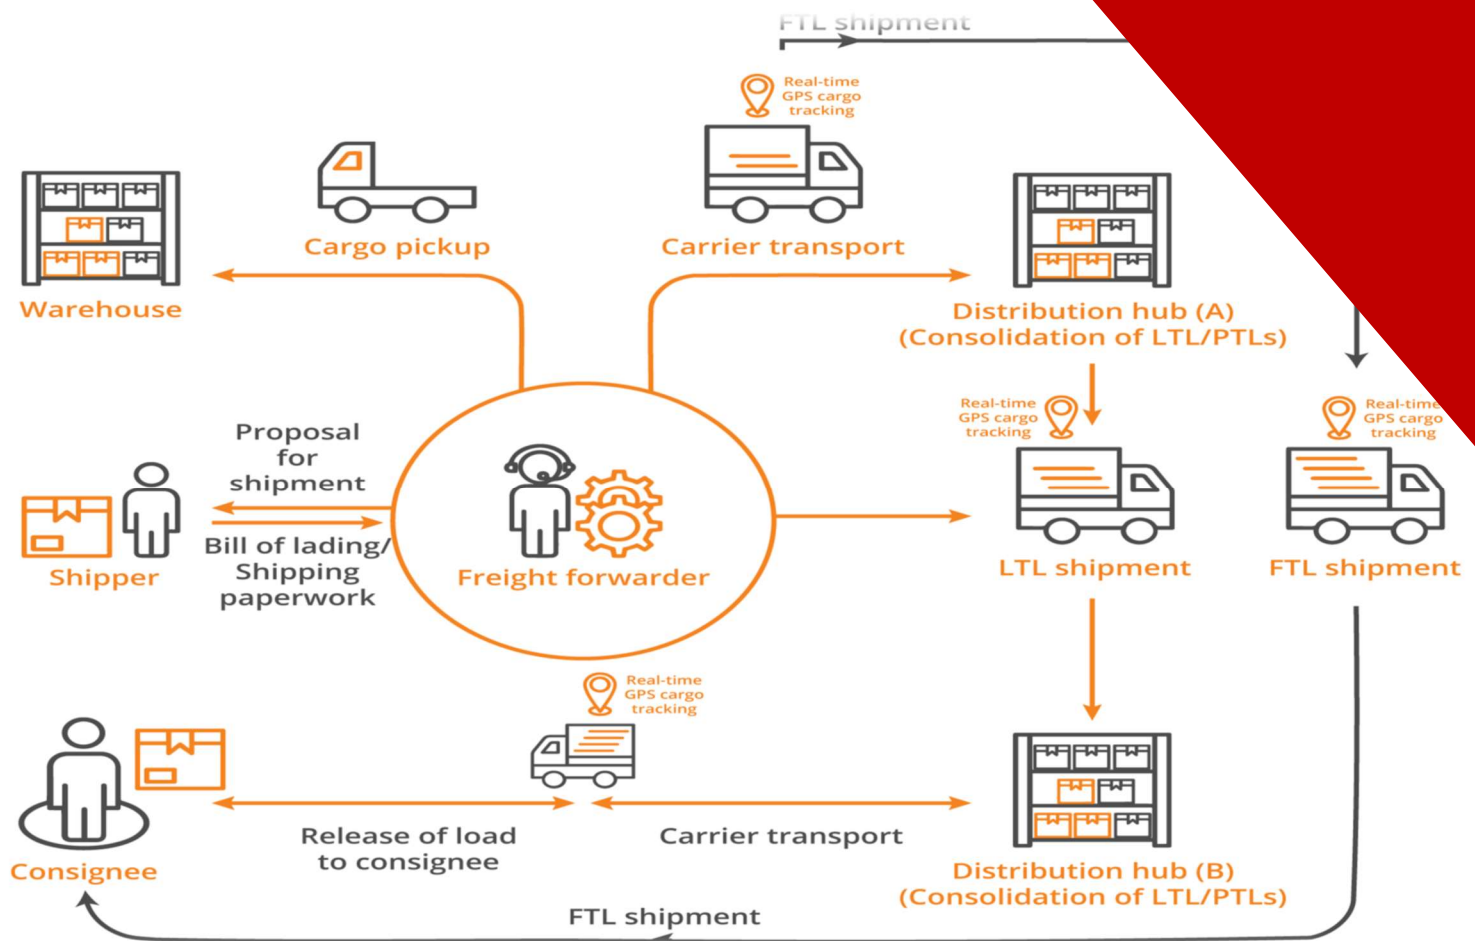

FREIGHT Forwarding

AIR FREIGHT

CUBER offers an all-inclusive range of export and import air freight services, fulfilling distinct needs for different varieties of goods, time restrictions & trading countries.

Featuring an outstanding network of operators working round the clock, we facilitate on-time delivery of goods to any destination around the globe.

OCEAN FREIGHT

During 5+ years of operations, we have established robust relationships with shipping lines, which enable us to offer optimum solutions and organize shipments for individuals/corporations to procure goods from the manufacturer/producer to a market, customer, or final distribution point. Having absolutely no restrictions on the mass & weight of the goods, we offer a comprehensive range of ocean cargo forwarding services ranging from door-to-door pickup, cutting-edge tracking technology to managing shipping documents.

So whether you are importing or exporting, you have the unparalleled advantage of entrusting your cargo to our reliable expertise and infrastructure.

IMPORT

- Fastest evacuation from the port
- Own equipment
- Trained and committed personnel
- ODC and HAZ handling, responsibly