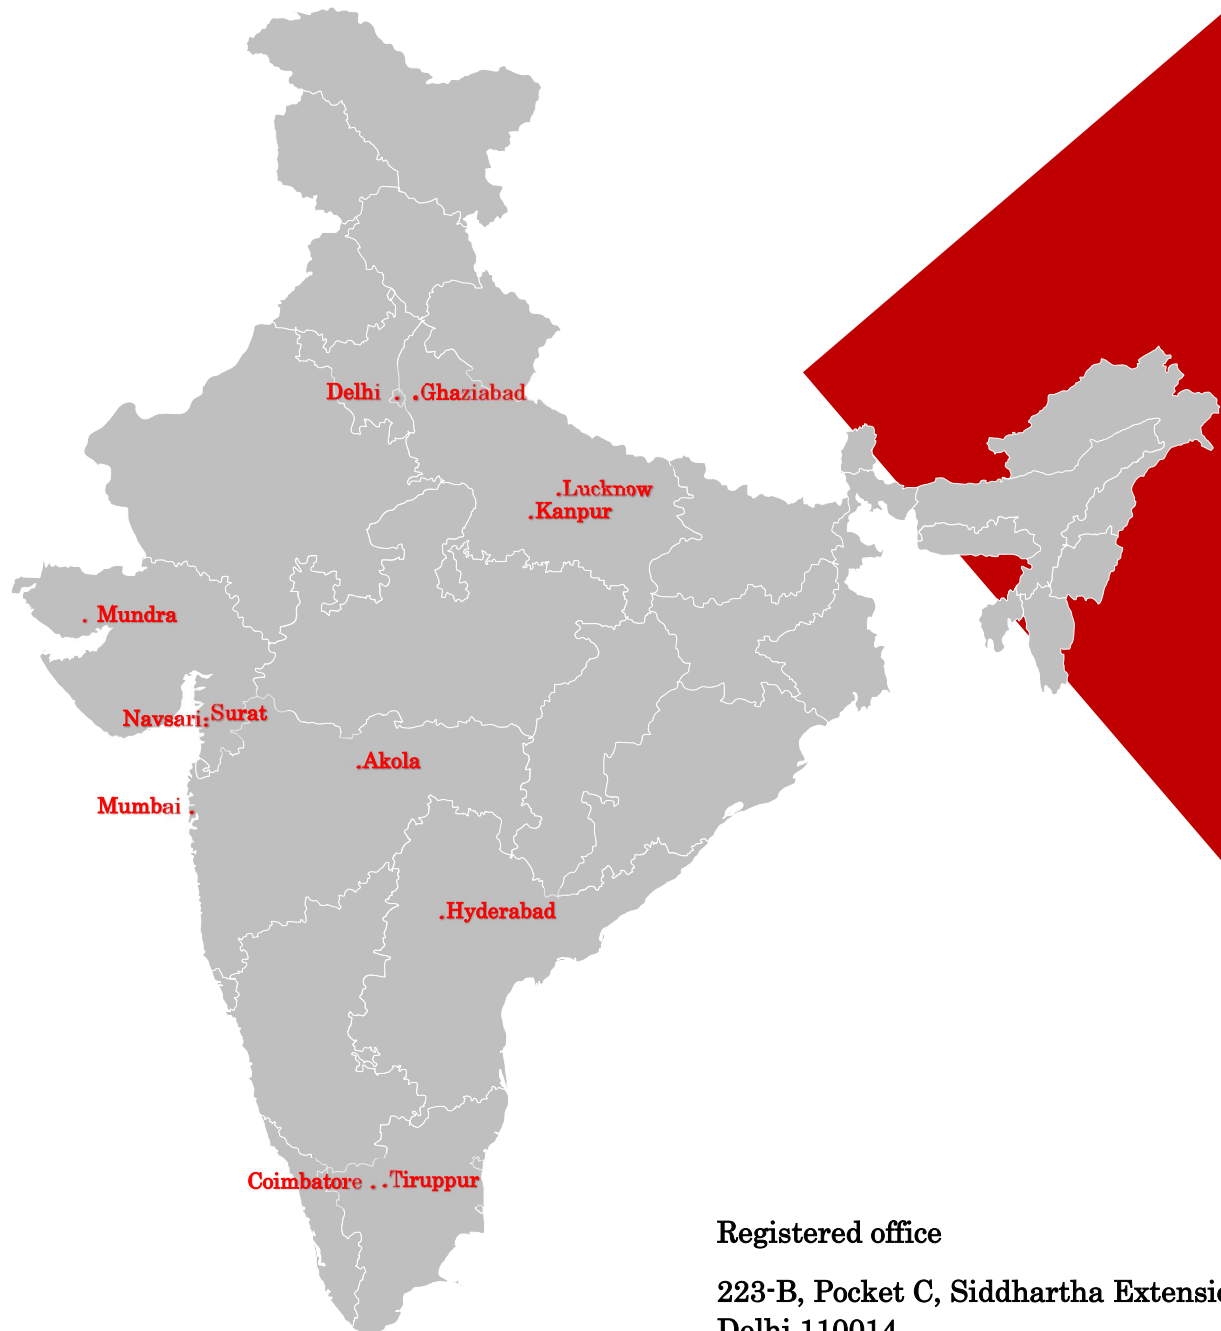

OUR – REACH

Registered office

223-B, Pocket C, Siddhartha Extension, New
Delhi 110014

<https://cuberlogistics.com/>