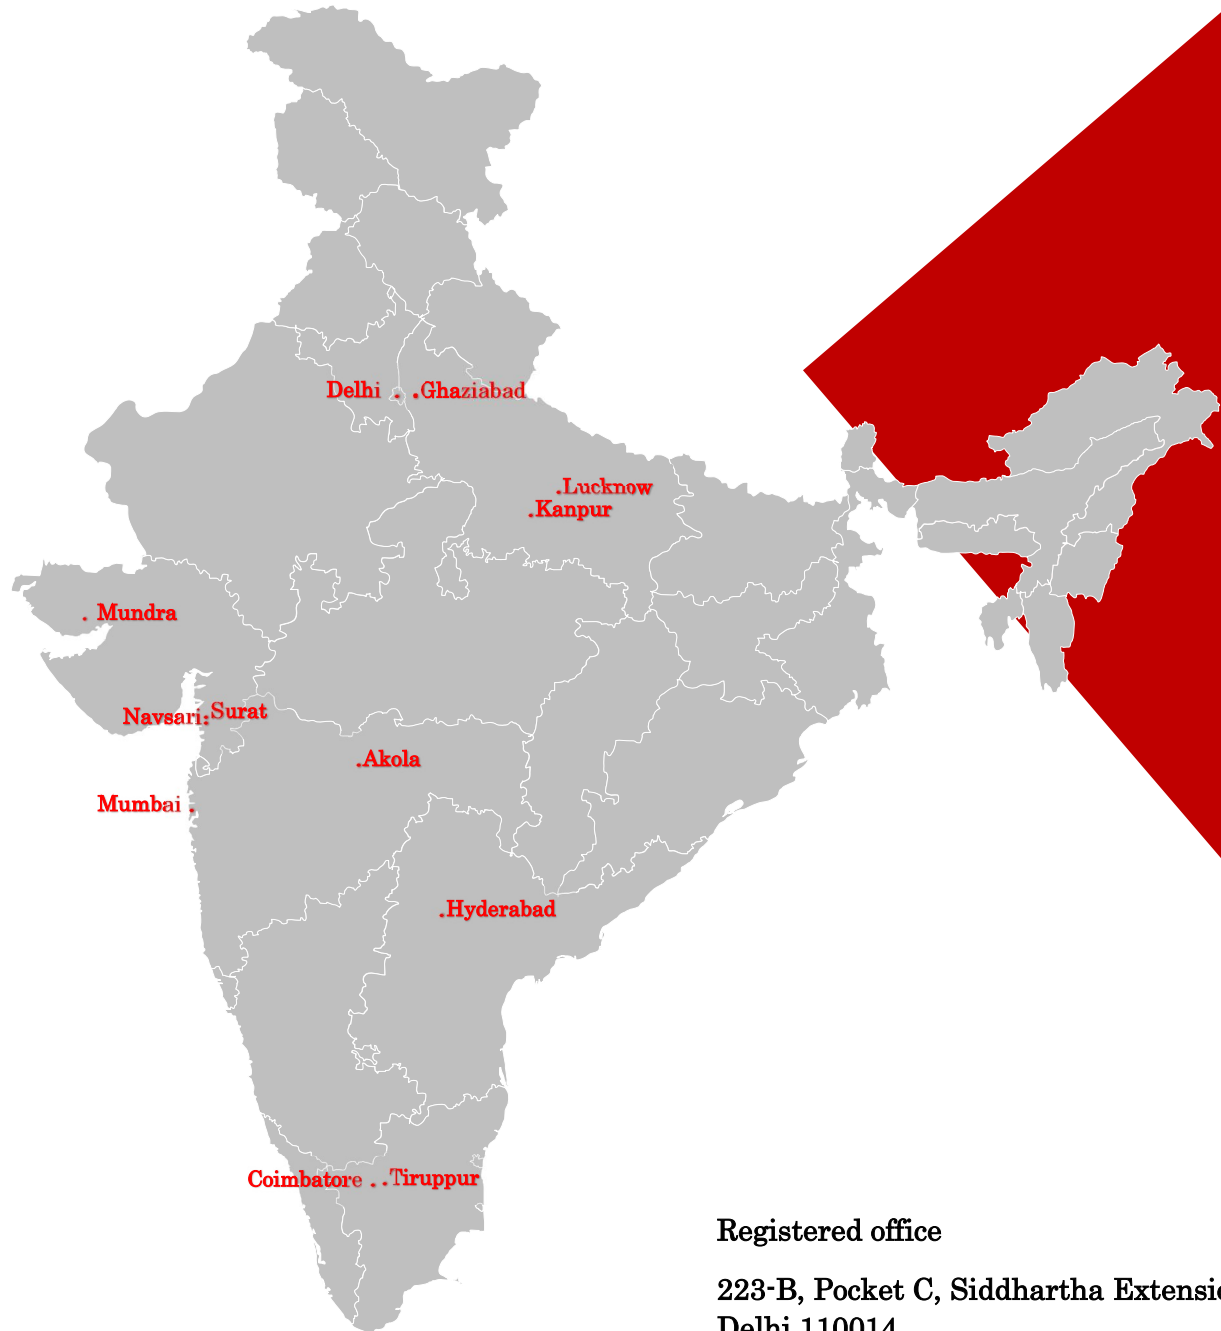

OUR – REACH

Registered office

223-B, Pocket C, Siddhartha Extension, New
Delhi 110014

<https://cuberlogistics.com/>