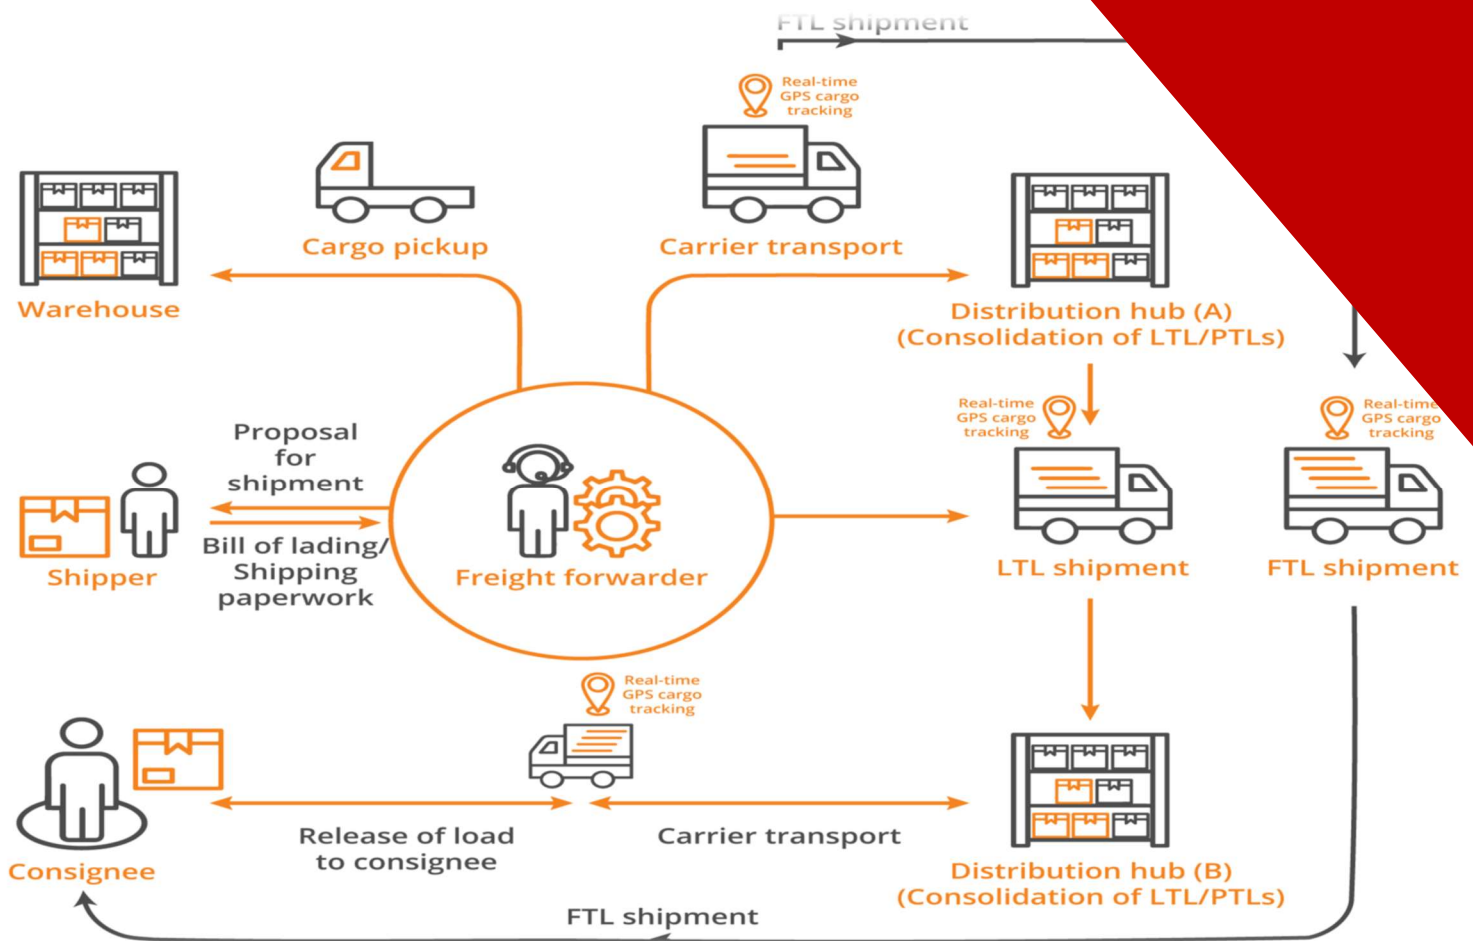

FREIGHT Forwarding

AIR FREIGHT

CUBER offers an all-inclusive range of export and import air freight services, fulfilling distinct needs for different varieties of goods, time restrictions & trading countries.

Featuring an outstanding network of operators working round the clock, we facilitate on-time delivery of goods to any destination around the globe.

OCEAN FREIGHT

During 5+ years of operations, we have established robust relationships with shipping lines, which enable us to offer optimum solutions and organize shipments for individuals/corporations to procure goods from the manufacturer/producer to a market, customer, or final distribution point. Having absolutely no restrictions on the mass & weight of the goods, we offer a comprehensive range of ocean cargo forwarding services ranging from door-to-door pickup, cutting-edge tracking technology to managing shipping documents.

So whether you are importing or exporting, you have the unparalleled advantage of entrusting your cargo to our reliable expertise and infrastructure.

IMPORT

- Fastest evacuation from the port
- Own equipment
- Trained and committed personnel
- ODC and HAZ handling, responsibly